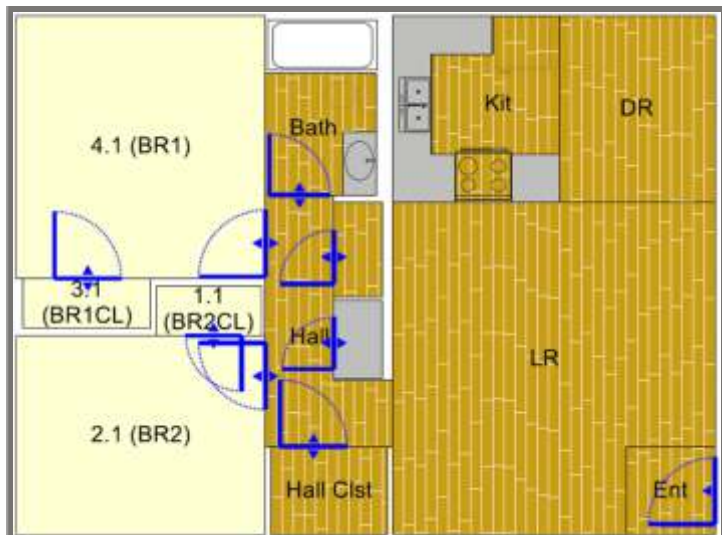

*Available in select homes

** Restrictions may apply

FLOOR PLAN TYPES

2 Bedroom / 1 Bath

Please call for pricing and square footage.

OFFICE HOURS

Mon.- Fri: 8:00am - 5:00pm

Sat.: & Sun.: Closed